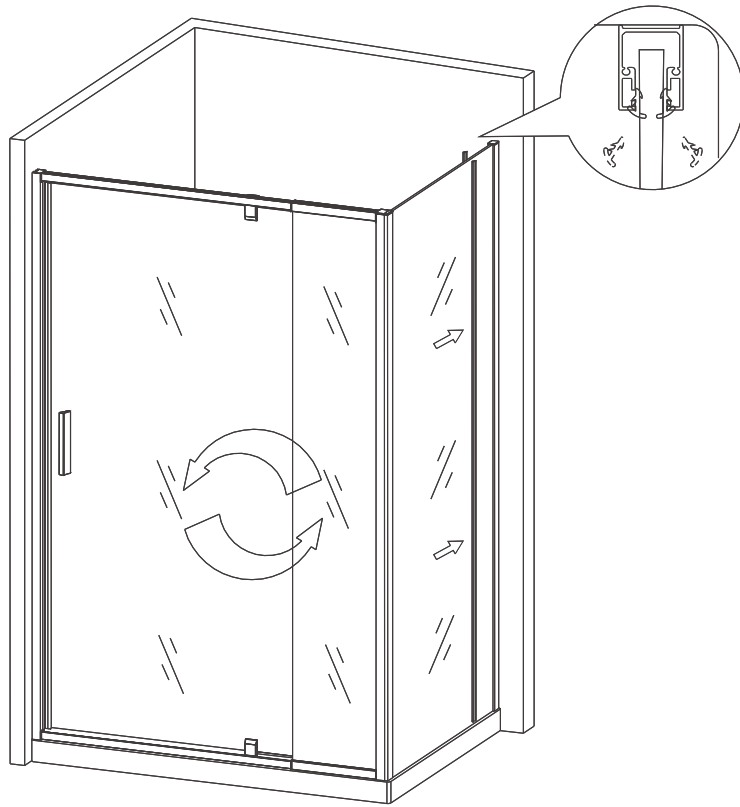

12

13

14

15

16

Polysan s.r.o.  
Nesměřice 52  
285 22 Zruč nad Sázavou  
Czech Republic  
[www.polysan.net](http://www.polysan.net)

EN 14428

Glass shower enclosure  
cleaning efficiency: conforming  
impact resistance: conforming  
operating life: conforming