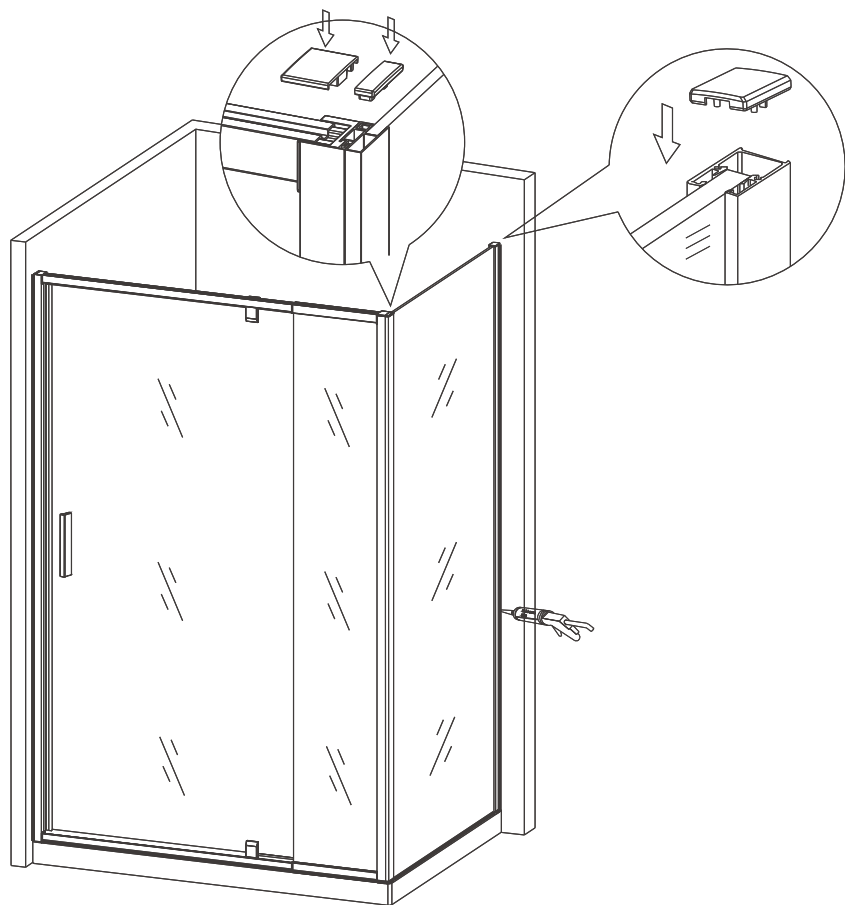

12

13

14

15

16

Polysan s.r.o.  
Nesměřice 52  
285 22 Zruč nad Sázavou  
Czech Republic  
[www.polysan.net](http://www.polysan.net)

EN 14428

Glass shower enclosure  
cleaning efficiency: conforming  
impact resistance: conforming  
operating life: conforming