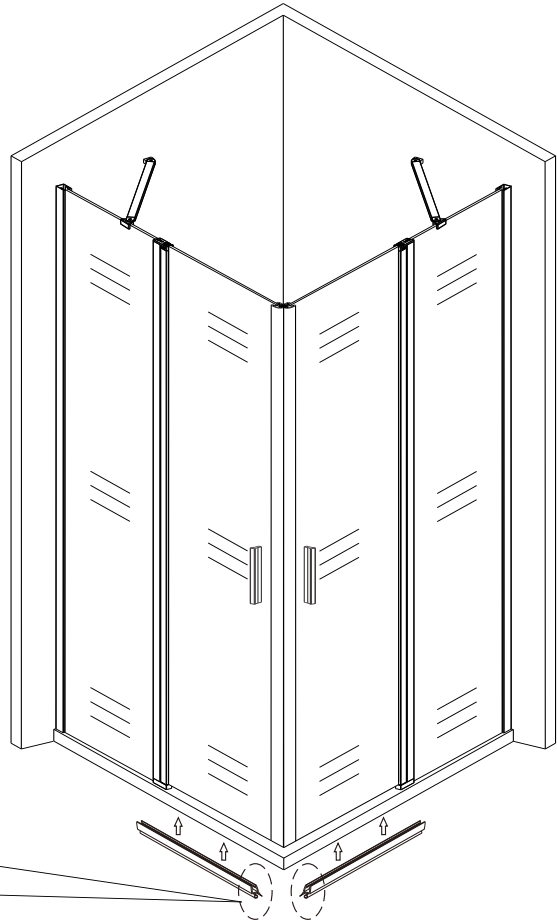

8

9

10

11

12

Polysan s.r.o.
Nesměřice 52
285 22 Zruč nad Sázavou
Czech Republic
www.polysan.net

EN 14428

Glass shower enclosure
cleaning efficiency: conforming
impact resistance: conforming
operating life: conforming