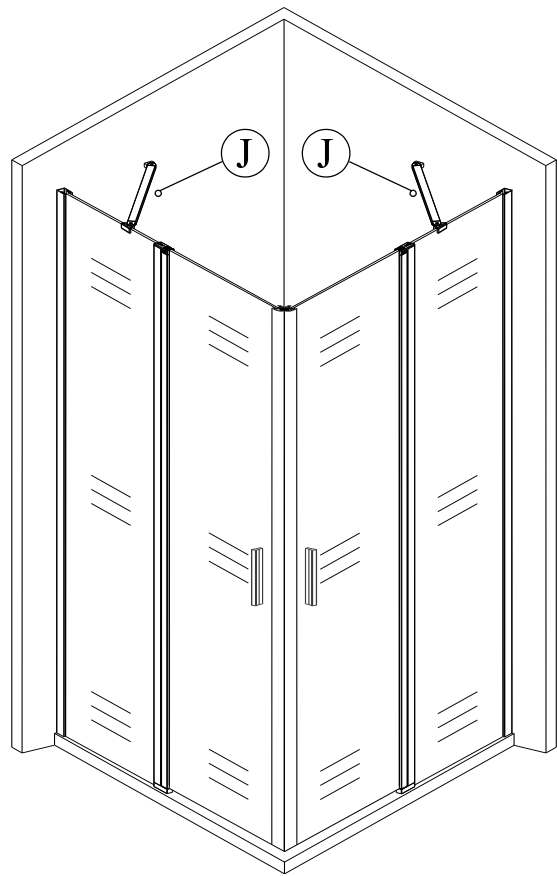

8

9

10

11

12

Polysan s.r.o.
Nesměřice 52
285 22 Zruč nad Sázavou
Czech Republic
www.polysan.net

EN 14428

Glass shower enclosure
cleaning efficiency: conforming
impact resistance: conforming
operating life: conforming