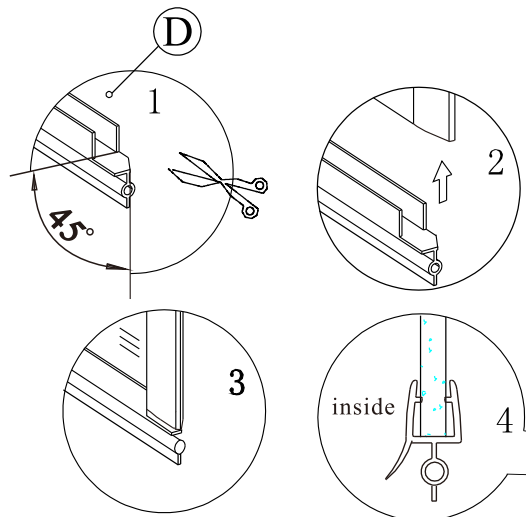

8

9

10

11

12

Polysan s.r.o.
Nesměřice 52
285 22 Zruč nad Sázavou
Czech Republic
www.polysan.net

EN 14428

Glass shower enclosure
cleaning efficiency: conforming
impact resistance: conforming
operating life: conforming