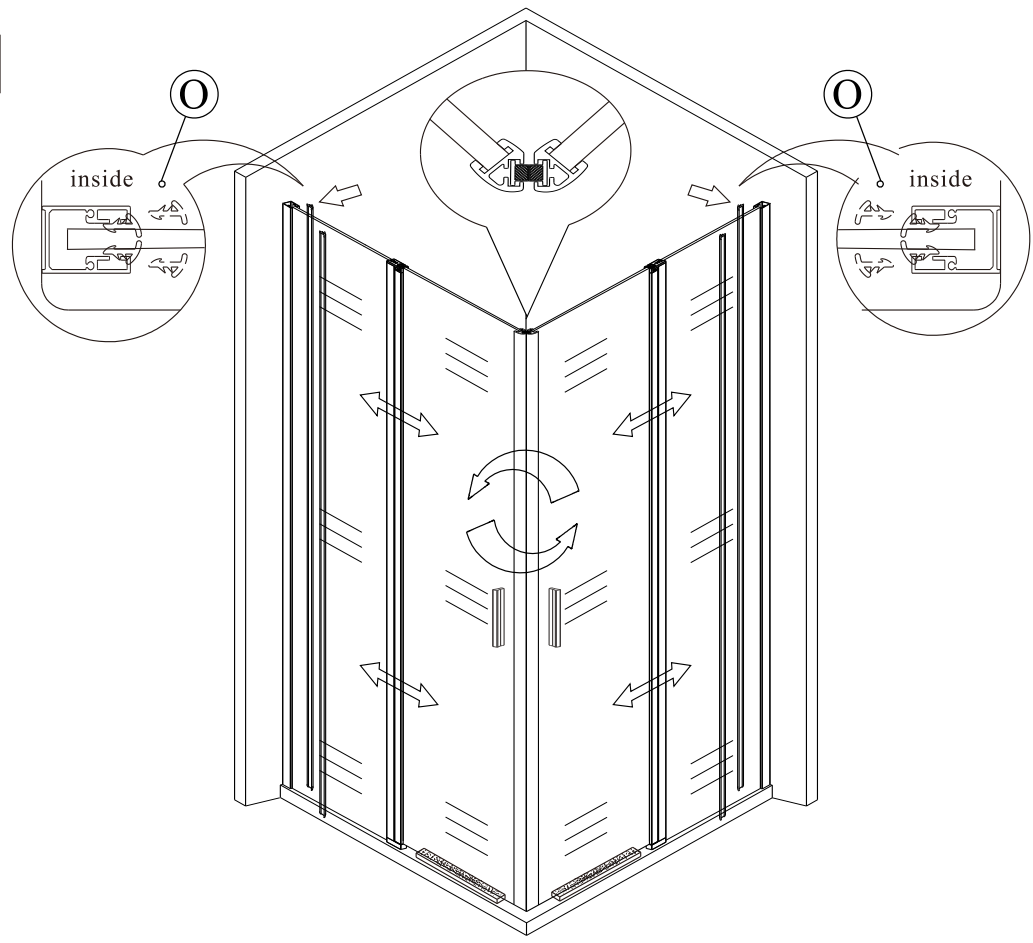

8

9

10

11

12

Polysan s.r.o.
Nesměřice 52
285 22 Zruč nad Sázavou
Czech Republic
www.polysan.net

EN 14428

Glass shower enclosure
cleaning efficiency: conforming
impact resistance: conforming
operating life: conforming