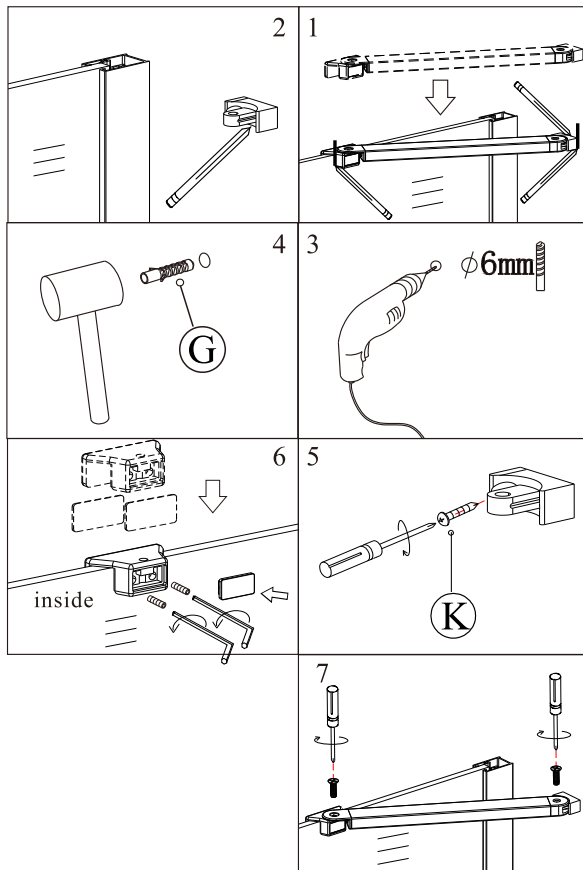

8

9

10

11

12

Polysan s.r.o.
Nesměřice 52
285 22 Zruč nad Sázavou
Czech Republic
www.polysan.net

EN 14428

Glass shower enclosure
cleaning efficiency: conforming
impact resistance: conforming
operating life: conforming