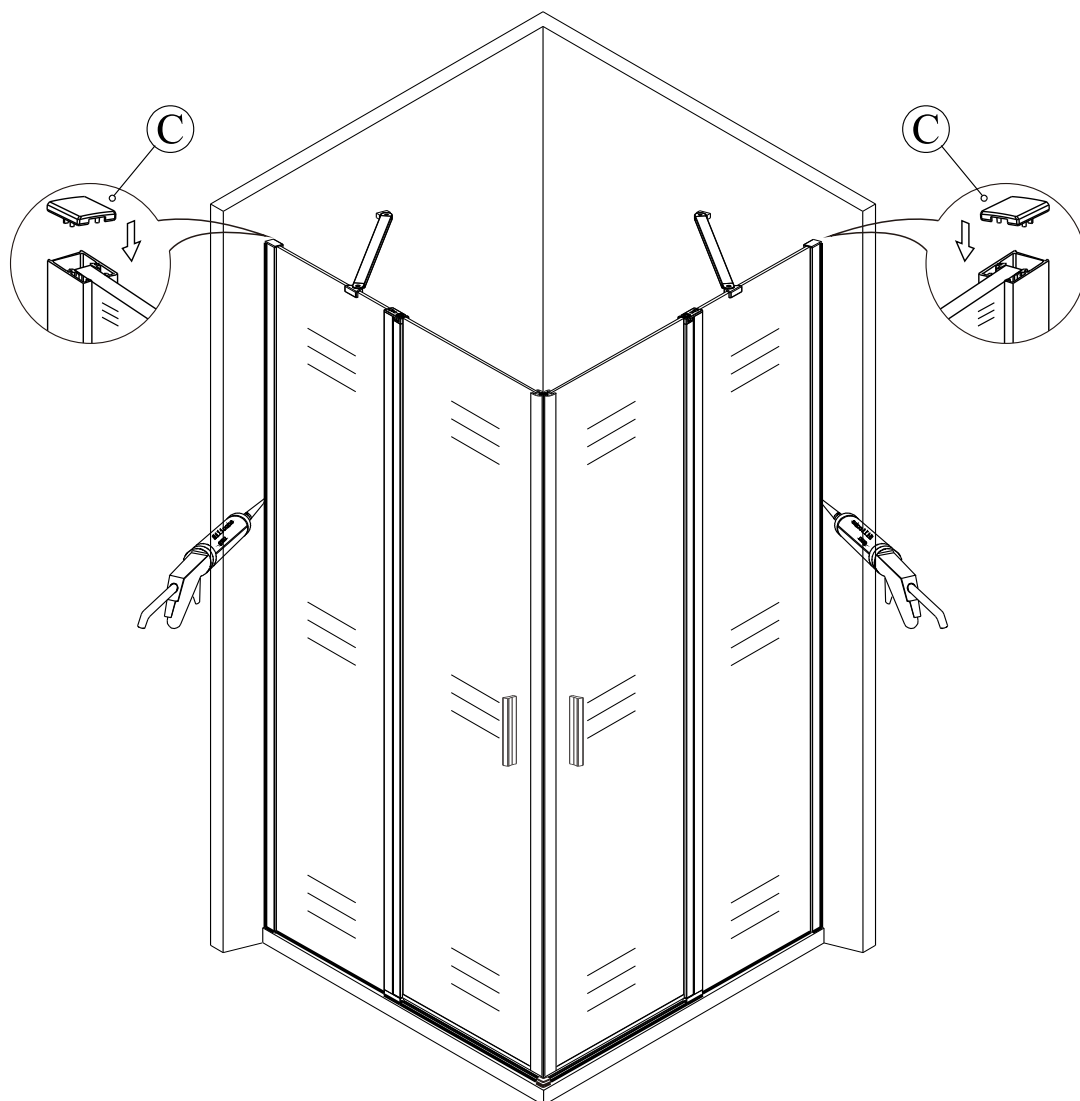

8

9

10

11

12

Polysan s.r.o.
Nesměřice 52
285 22 Zruč nad Sázavou
Czech Republic
www.polysan.net

EN 14428

Glass shower enclosure
cleaning efficiency: conforming
impact resistance: conforming
operating life: conforming