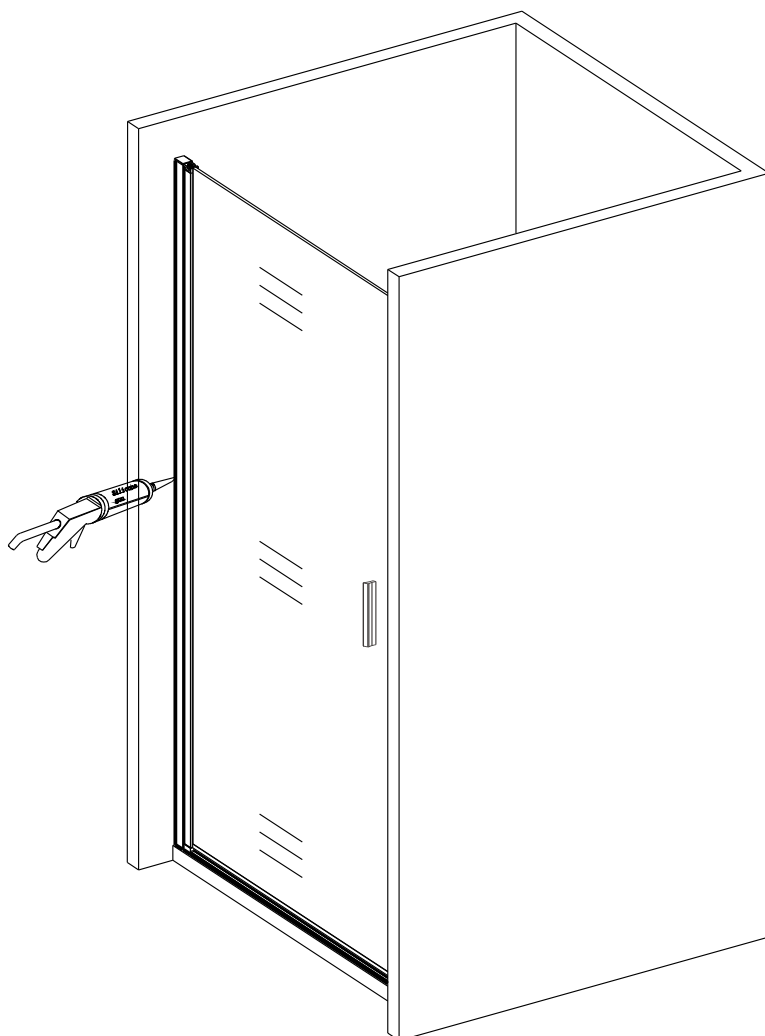

8

9

10

11

Polysan s.r.o.
Nesměřice 52
285 22 Zruč nad Sázavou
Czech Republic
www.polysan.net

EN 14428

Glass shower enclosure
cleaning efficiency: conforming
impact resistance: conforming
operating life: conforming